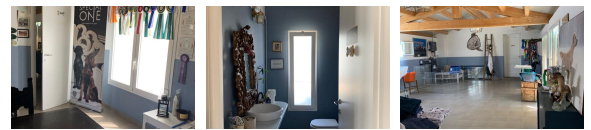

Contact us

0382 78 363

info@romantichouses.com